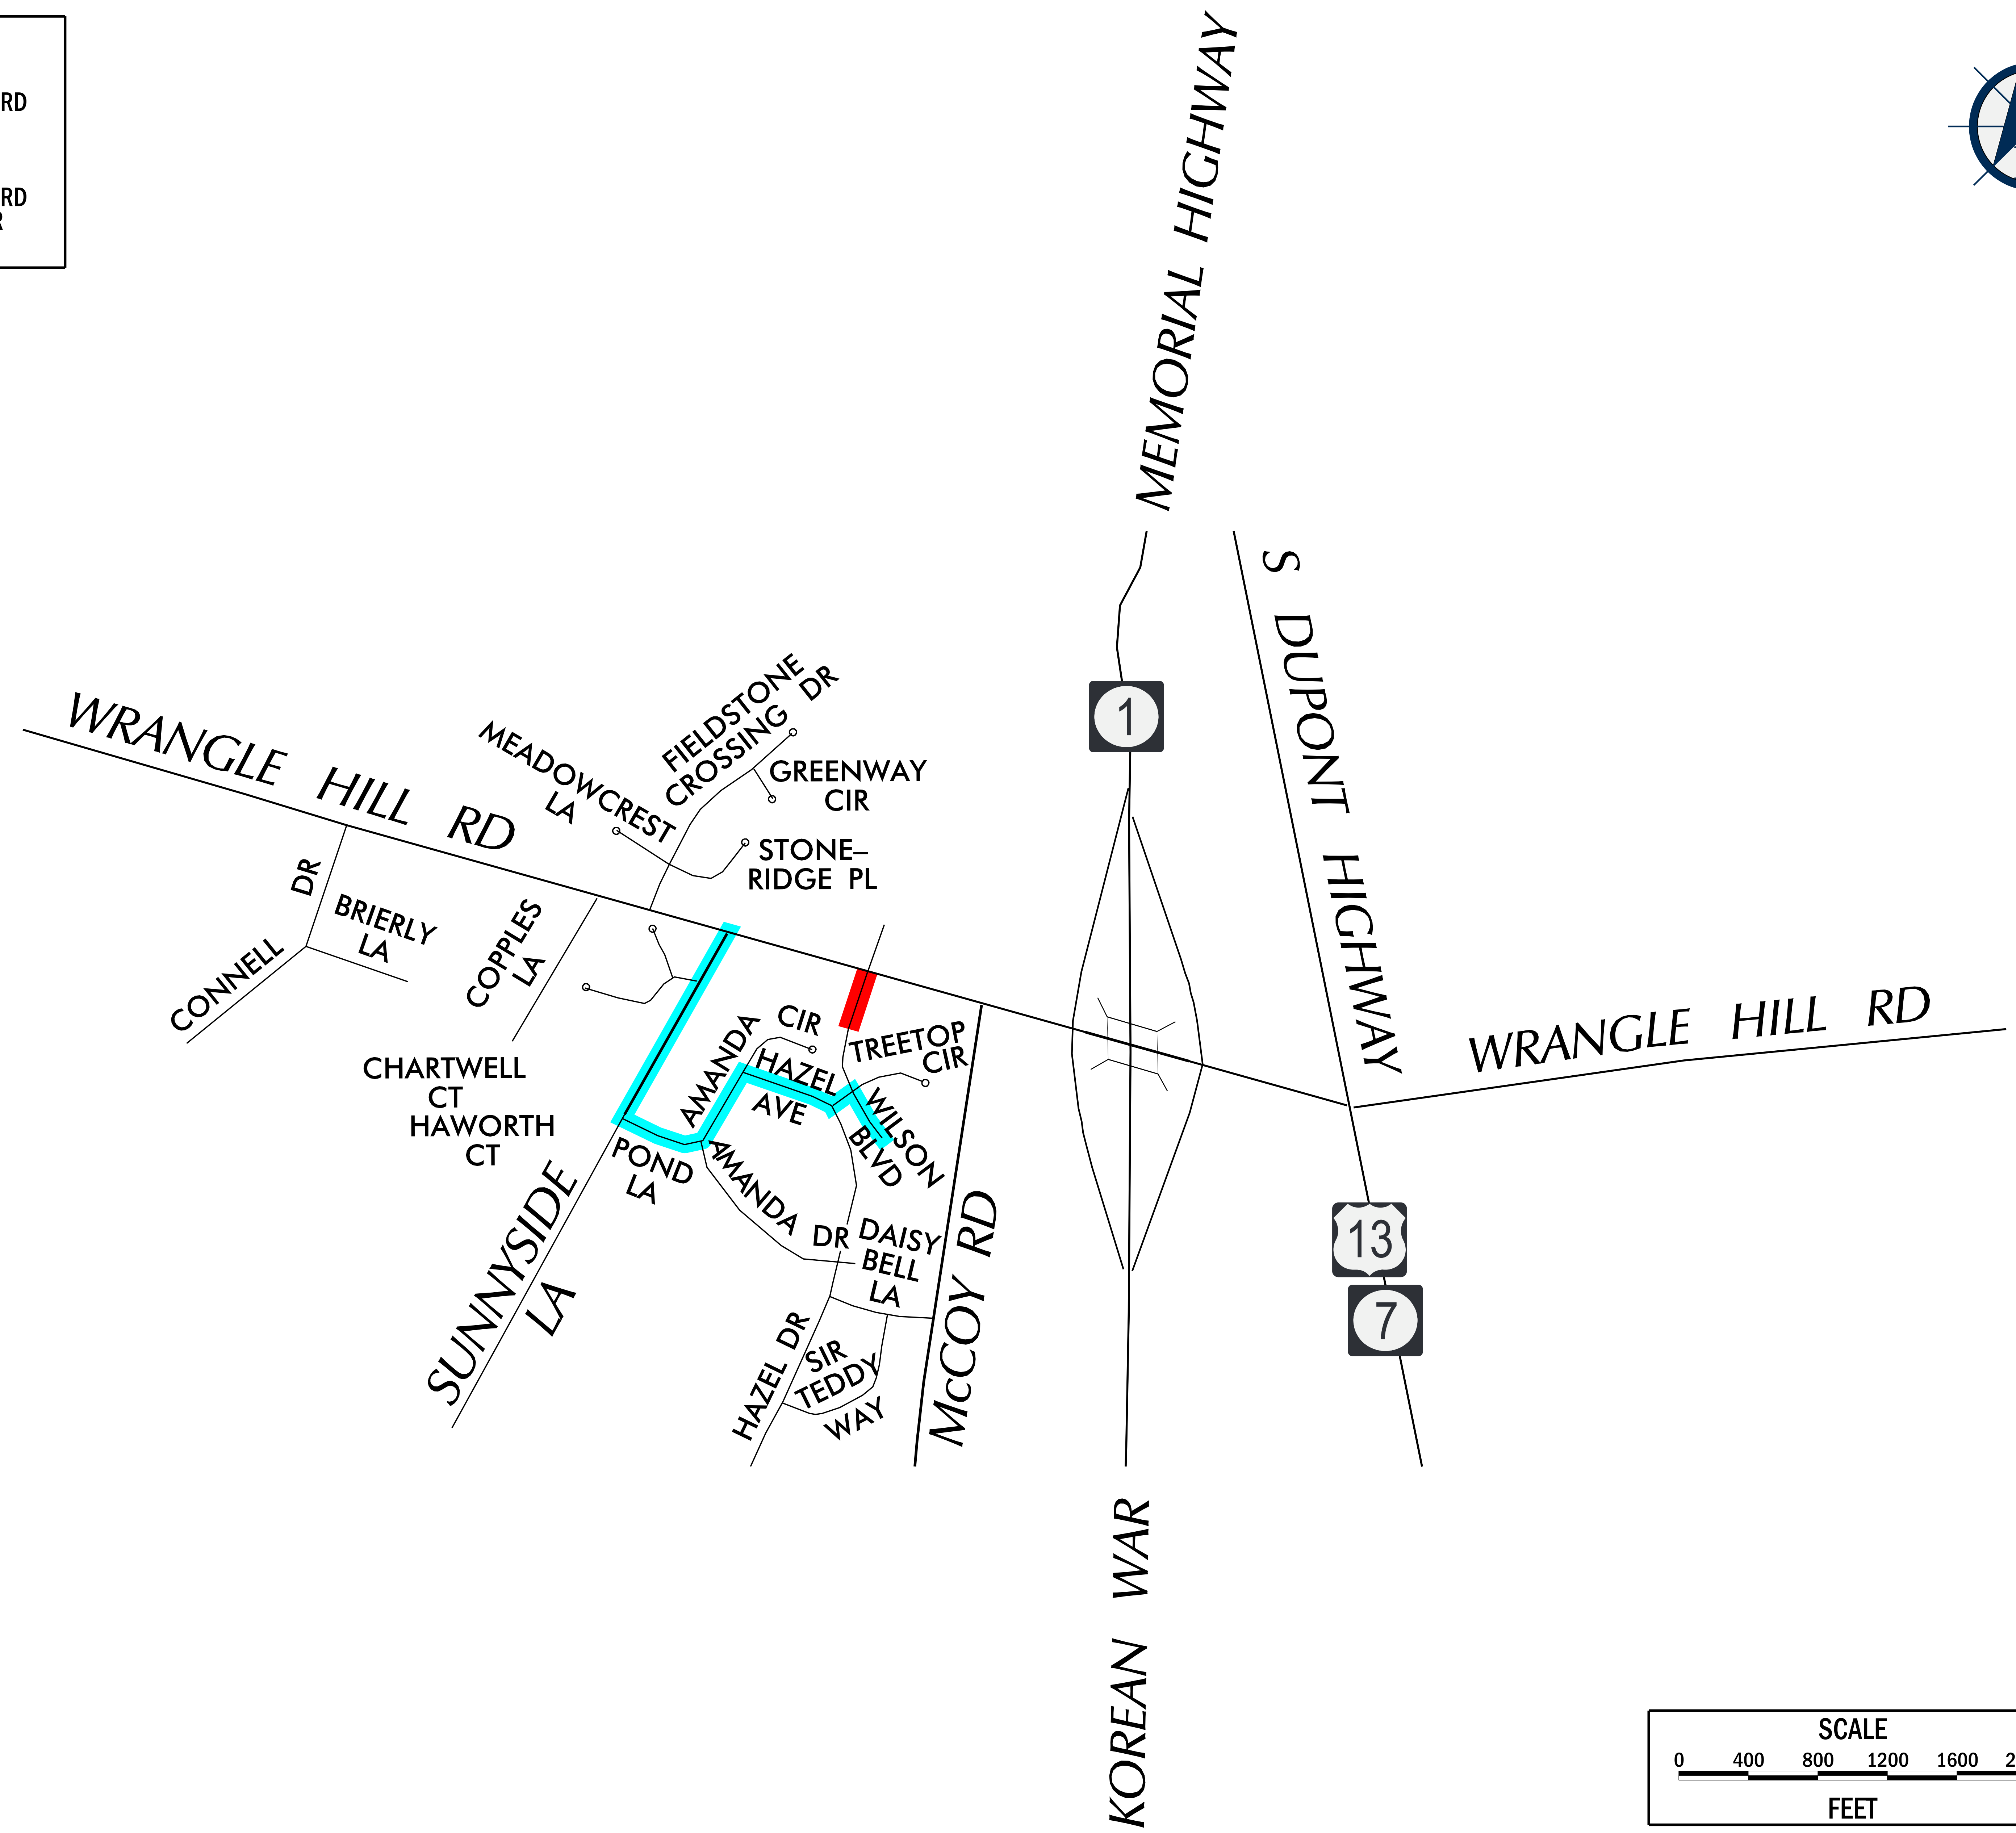

# SR 72, McCOY ROAD TO SR 71

## DETOUR PLAN F OF NB WILSON BOULEVARD CLOSED

**LEGEND**

- NORTHBOUND WILSON BOULEVARD SOUTH OF DELAWARE ROUTE 72 CLOSED
- NORTHBOUND WILSON BOULEVARD TO DELAWARE ROUTE 72 DETOUR

SR 72, McCOY ROAD TO SR 71 - DETOUR PLAN F OF NB WILSON BOULEVARD CLOSED - NOVEMBER 2021