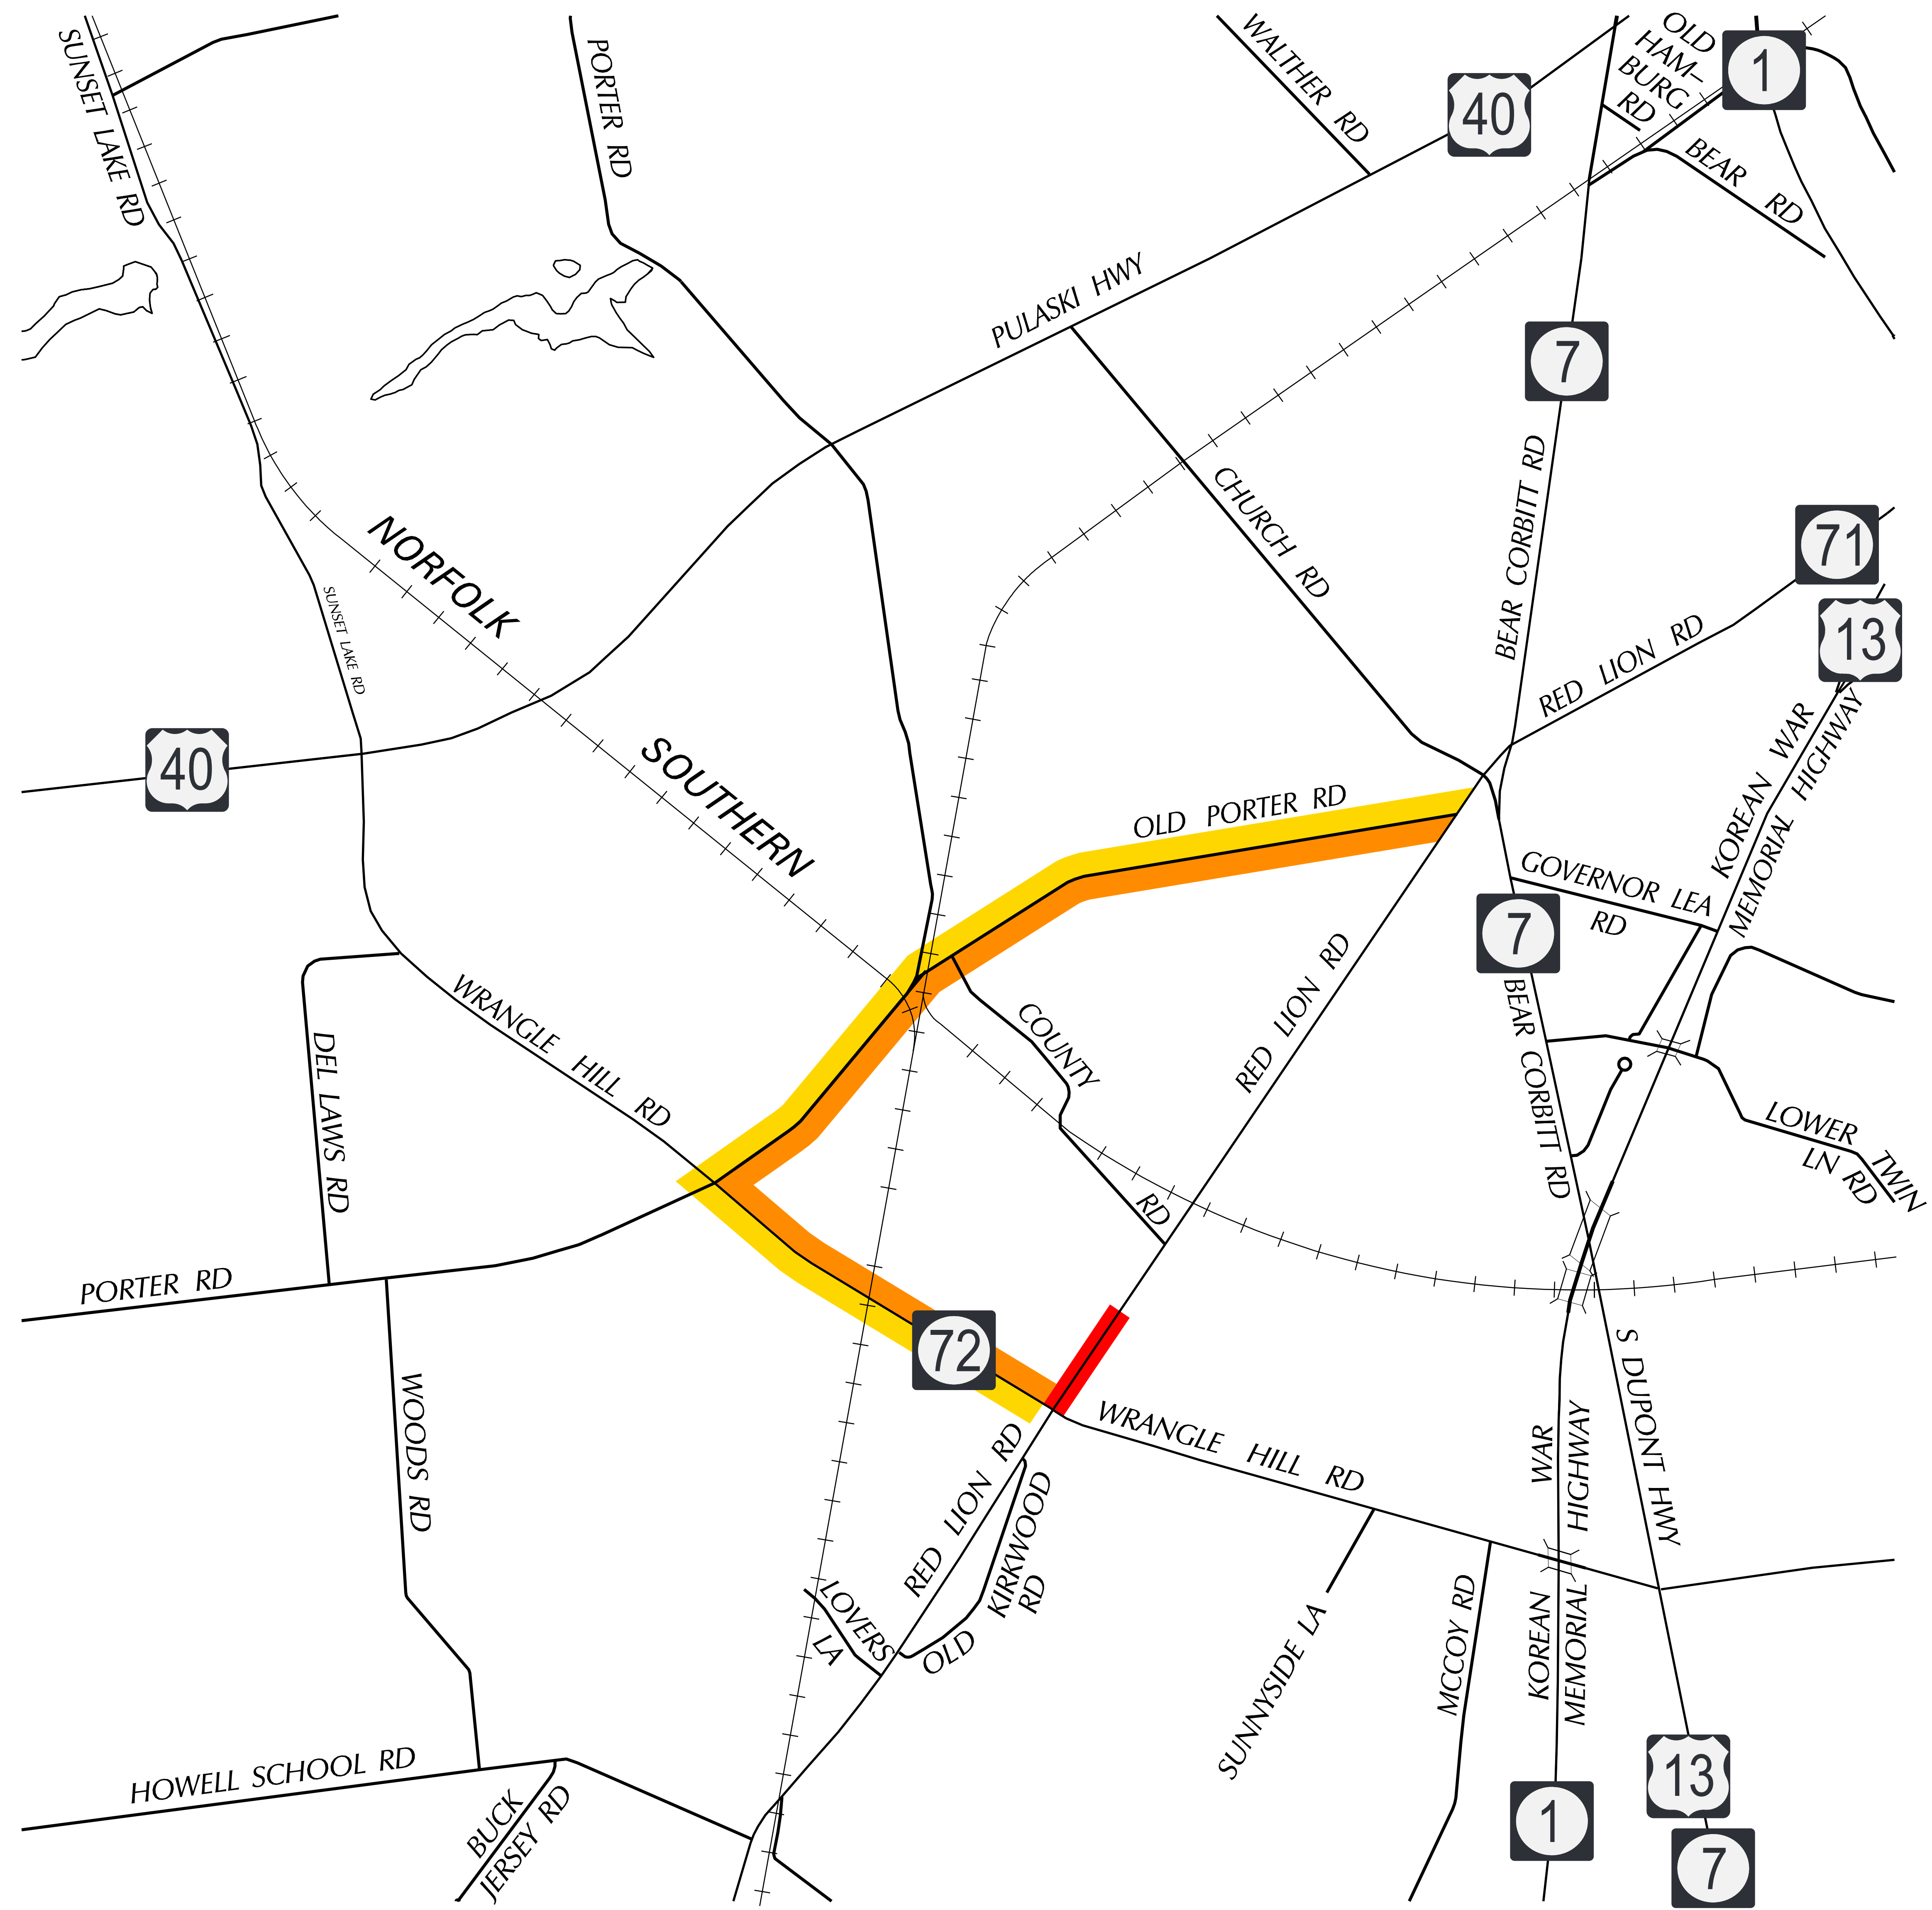

SR 72, McCOY ROAD TO SR 71

DETOUR PLAN A SR 71 NORTH OF SR 72 CLOSED

LEGEND

- DELAWARE ROUTE 71 NORTH OF DELAWARE ROUTE 72 CLOSED
- SOUTHBOUND DELAWARE ROUTE 71 TO DELAWARE ROUTE 72 DETOUR
- DELAWARE ROUTE 72 AND DELAWARE ROUTE 71 TO DELAWARE ROUTE 71 DETOUR

SR 72, McCOY ROAD TO SR 71 - DETOUR PLAN A SR 71 NORTH OF SR 72 CLOSED - NOVEMBER