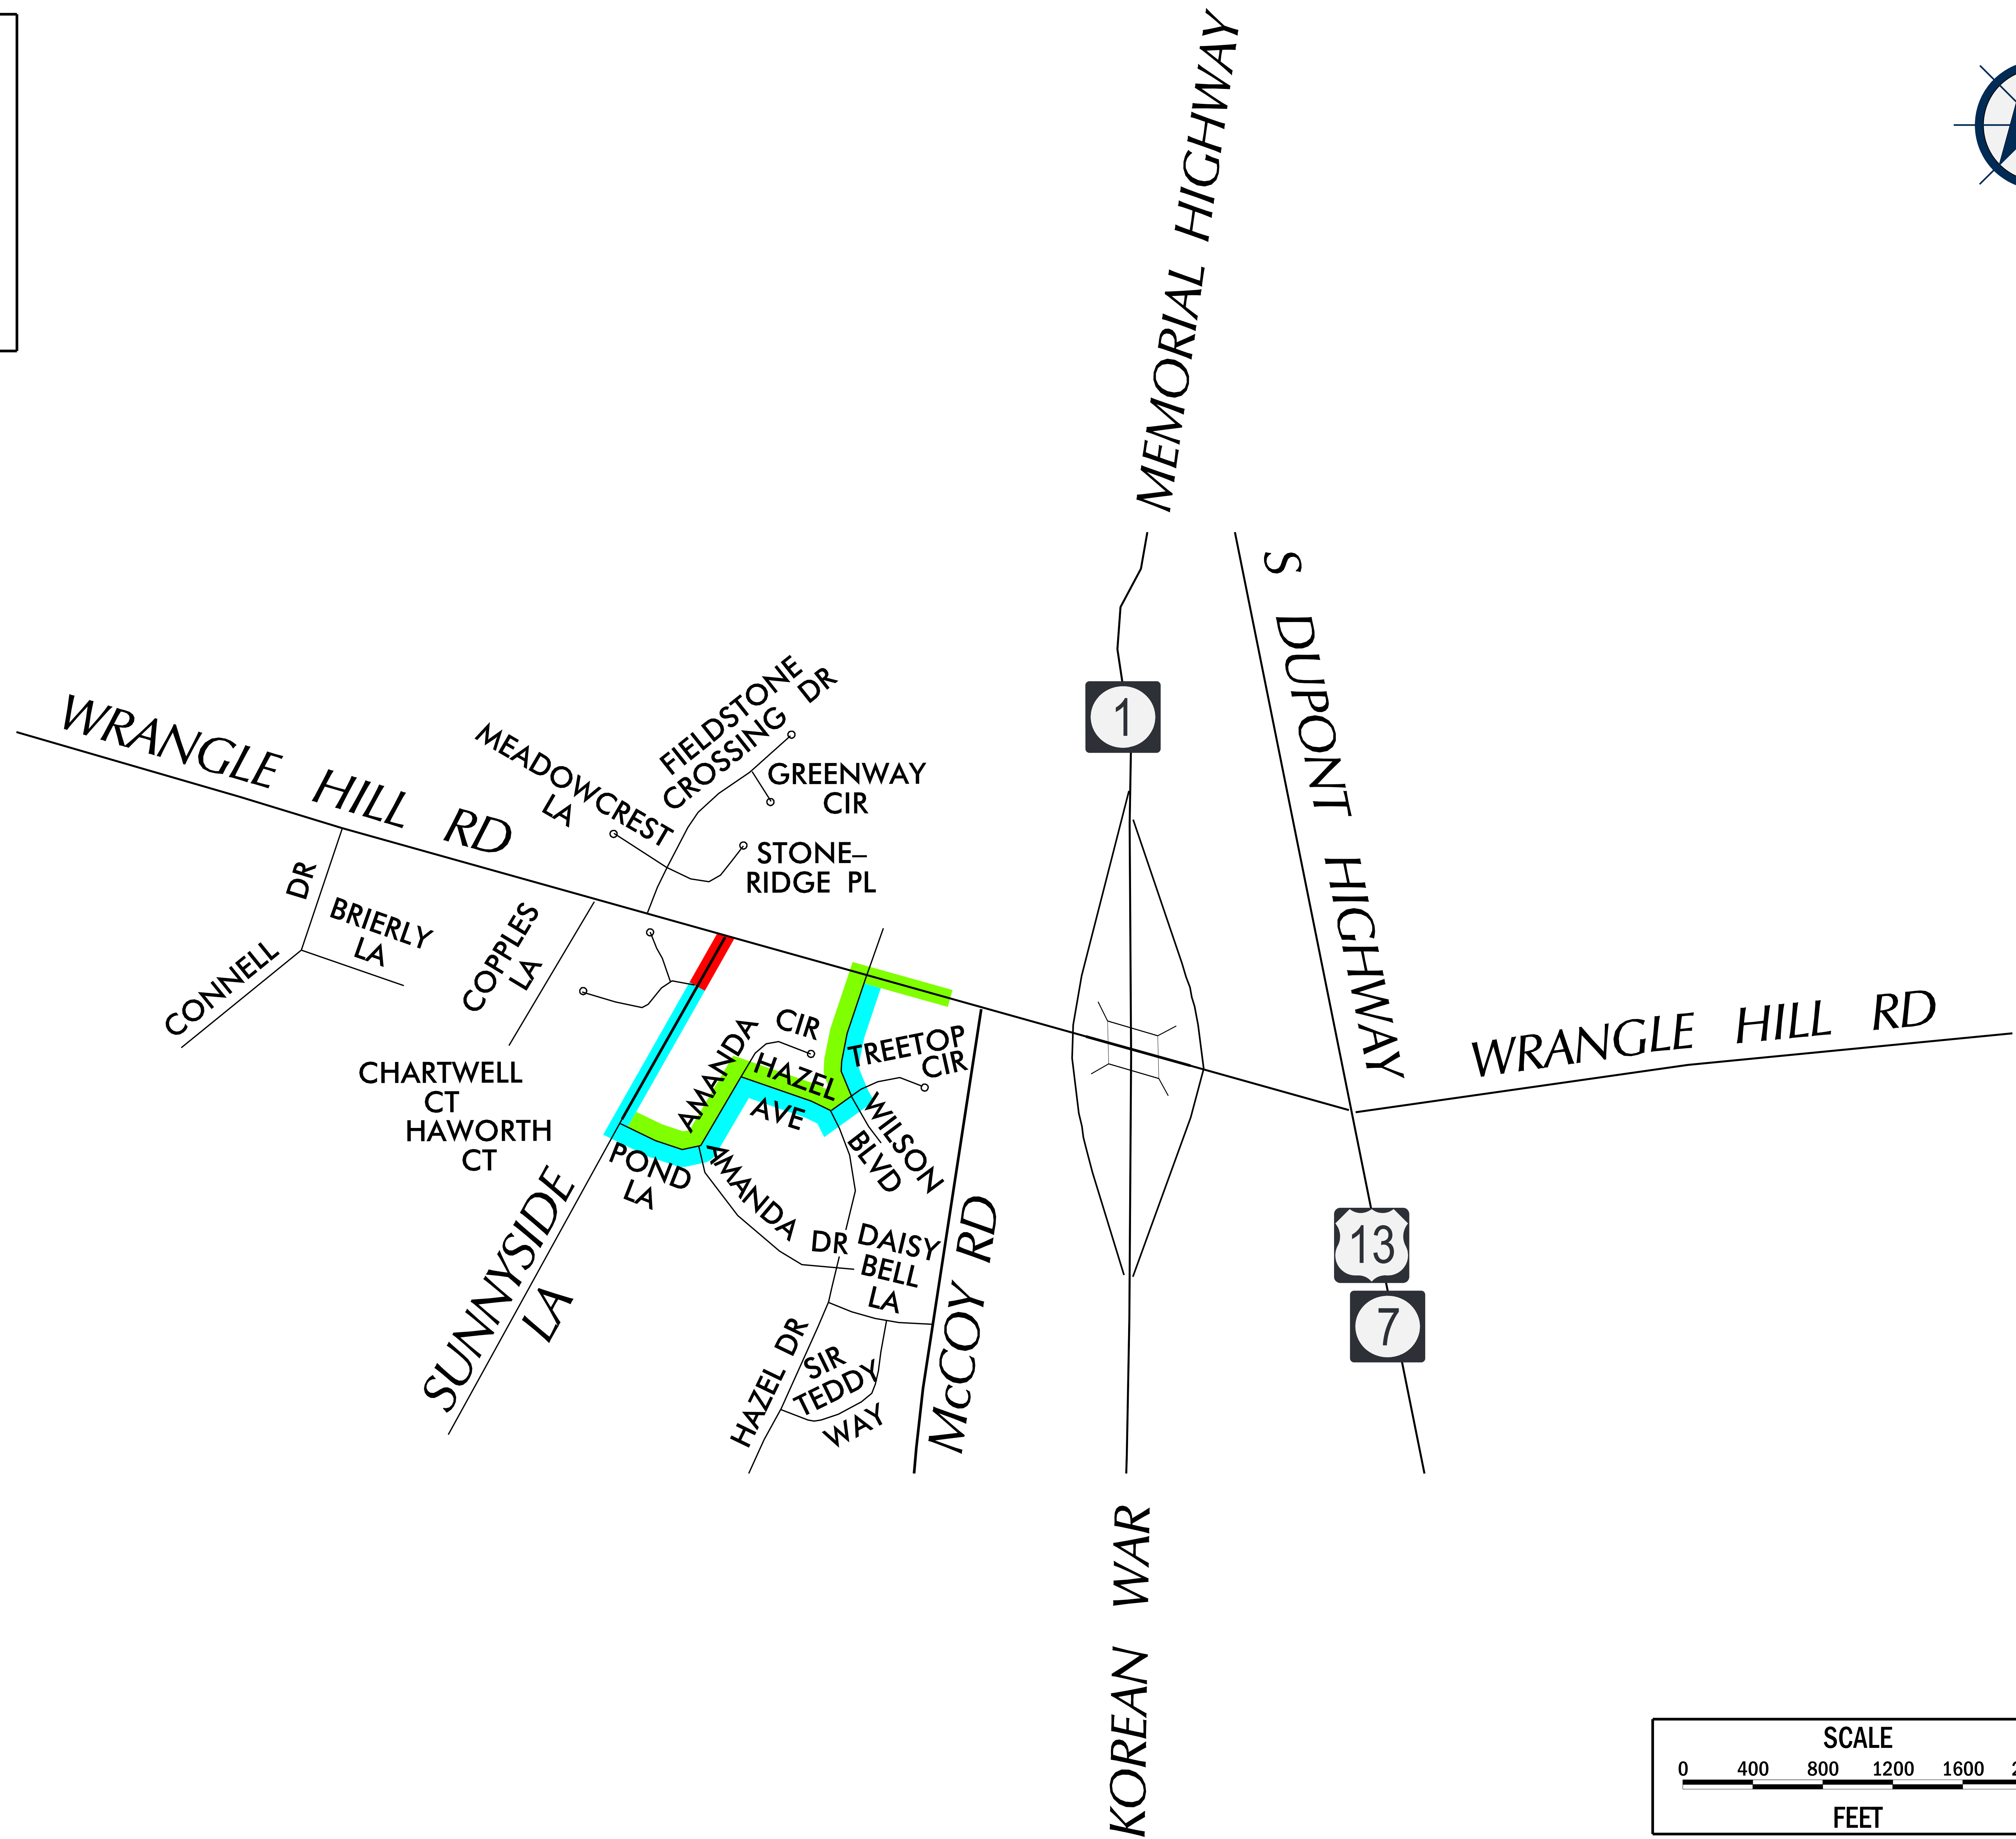

SR 72, McCOY ROAD TO SR 71

DETOUR PLAN G OF SUNNYSIDE LANE CLOSED

LEGEND

- SUNNYSIDE LANE OF DELAWARE ROUTE 72 CLOSED
- SUNNYSIDE LANE TO DELAWARE ROUTE 72 DETOUR
- DELAWARE ROUTE 72 TO SUNNYSIDE LANE DETOUR

SR 72, McCOY ROAD TO SR 71 - DETOUR PLAN G OF SUNNYSIDE LANE CLOSED - NOVEMBER 2021