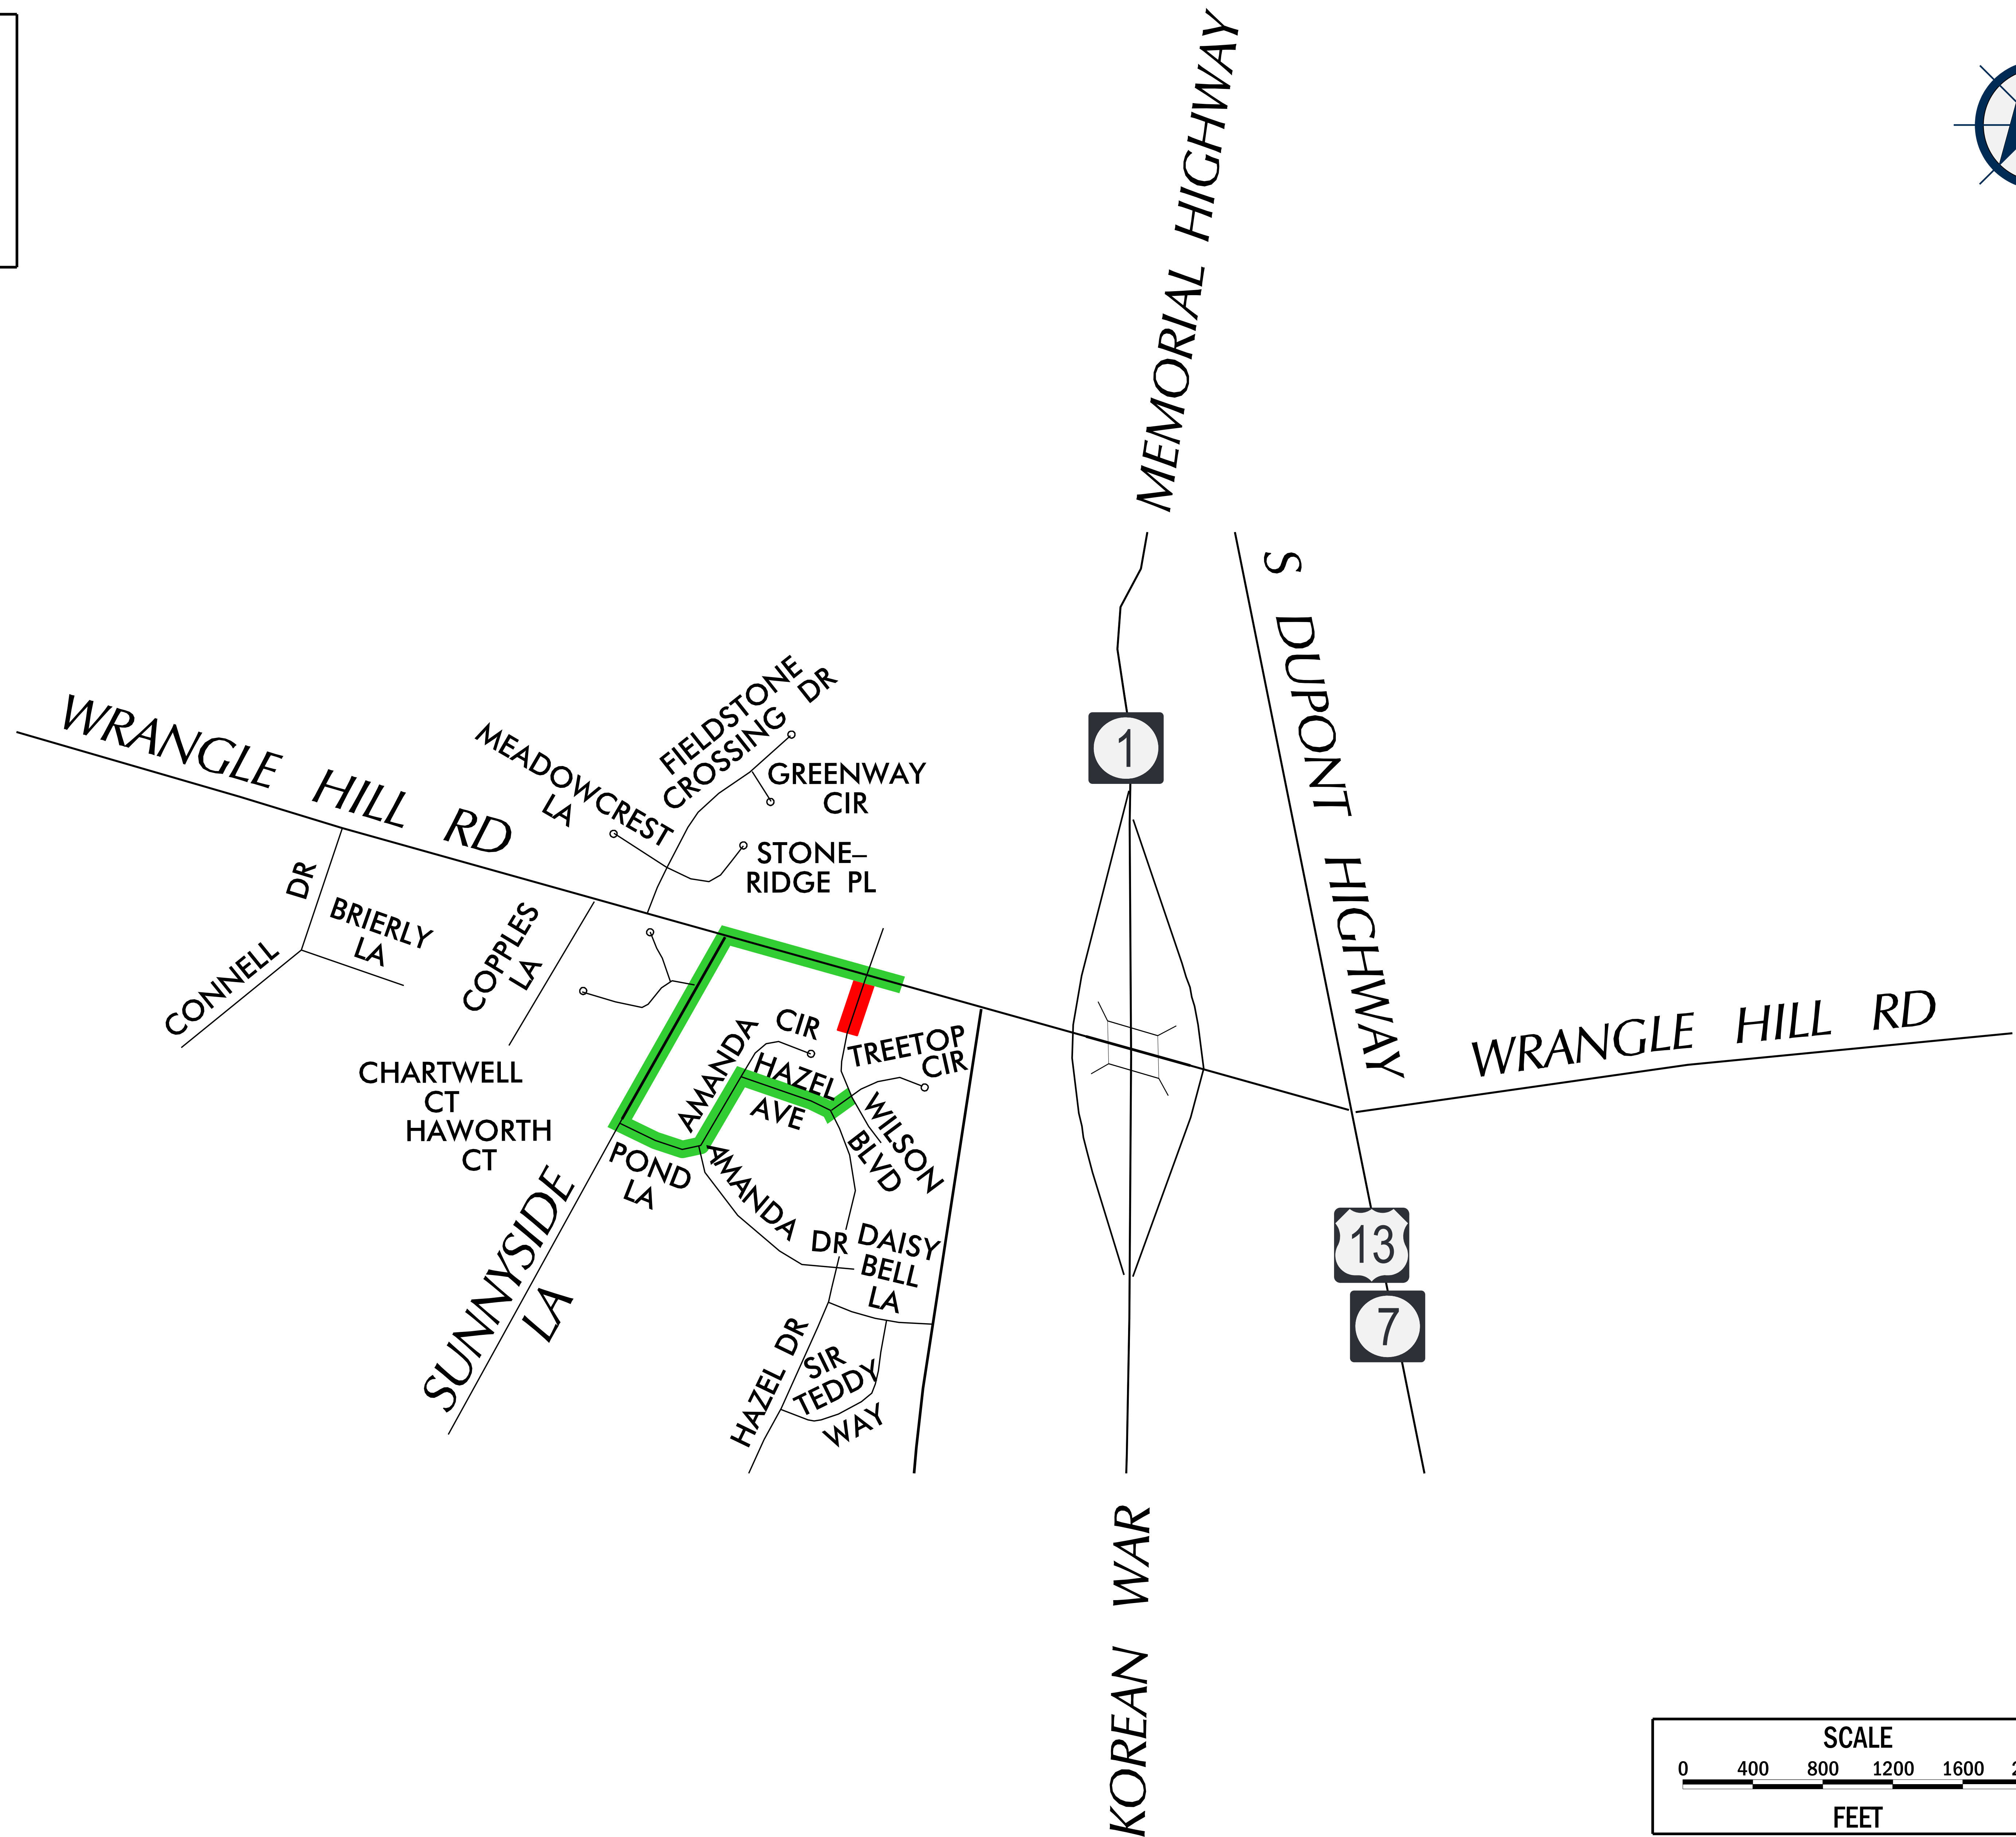

SR 72, McCOY ROAD TO SR 71

DETOUR PLAN E OF SB WILSON BOULEVARD CLOSED

LEGEND

-  SOUTHBOUND WILSON BOULEVARD SOUTH OF DELAWARE ROUTE 72 CLOSED
-  DELAWARE ROUTE 72 TO WILSON BOULEVARD DETOUR

SR 72, McCOY ROAD TO SR 71 - DETOUR PLAN E OF SB WILSON BOULEVARD CLOSED - NOVEMBER 2021

NOVEMBER 2021