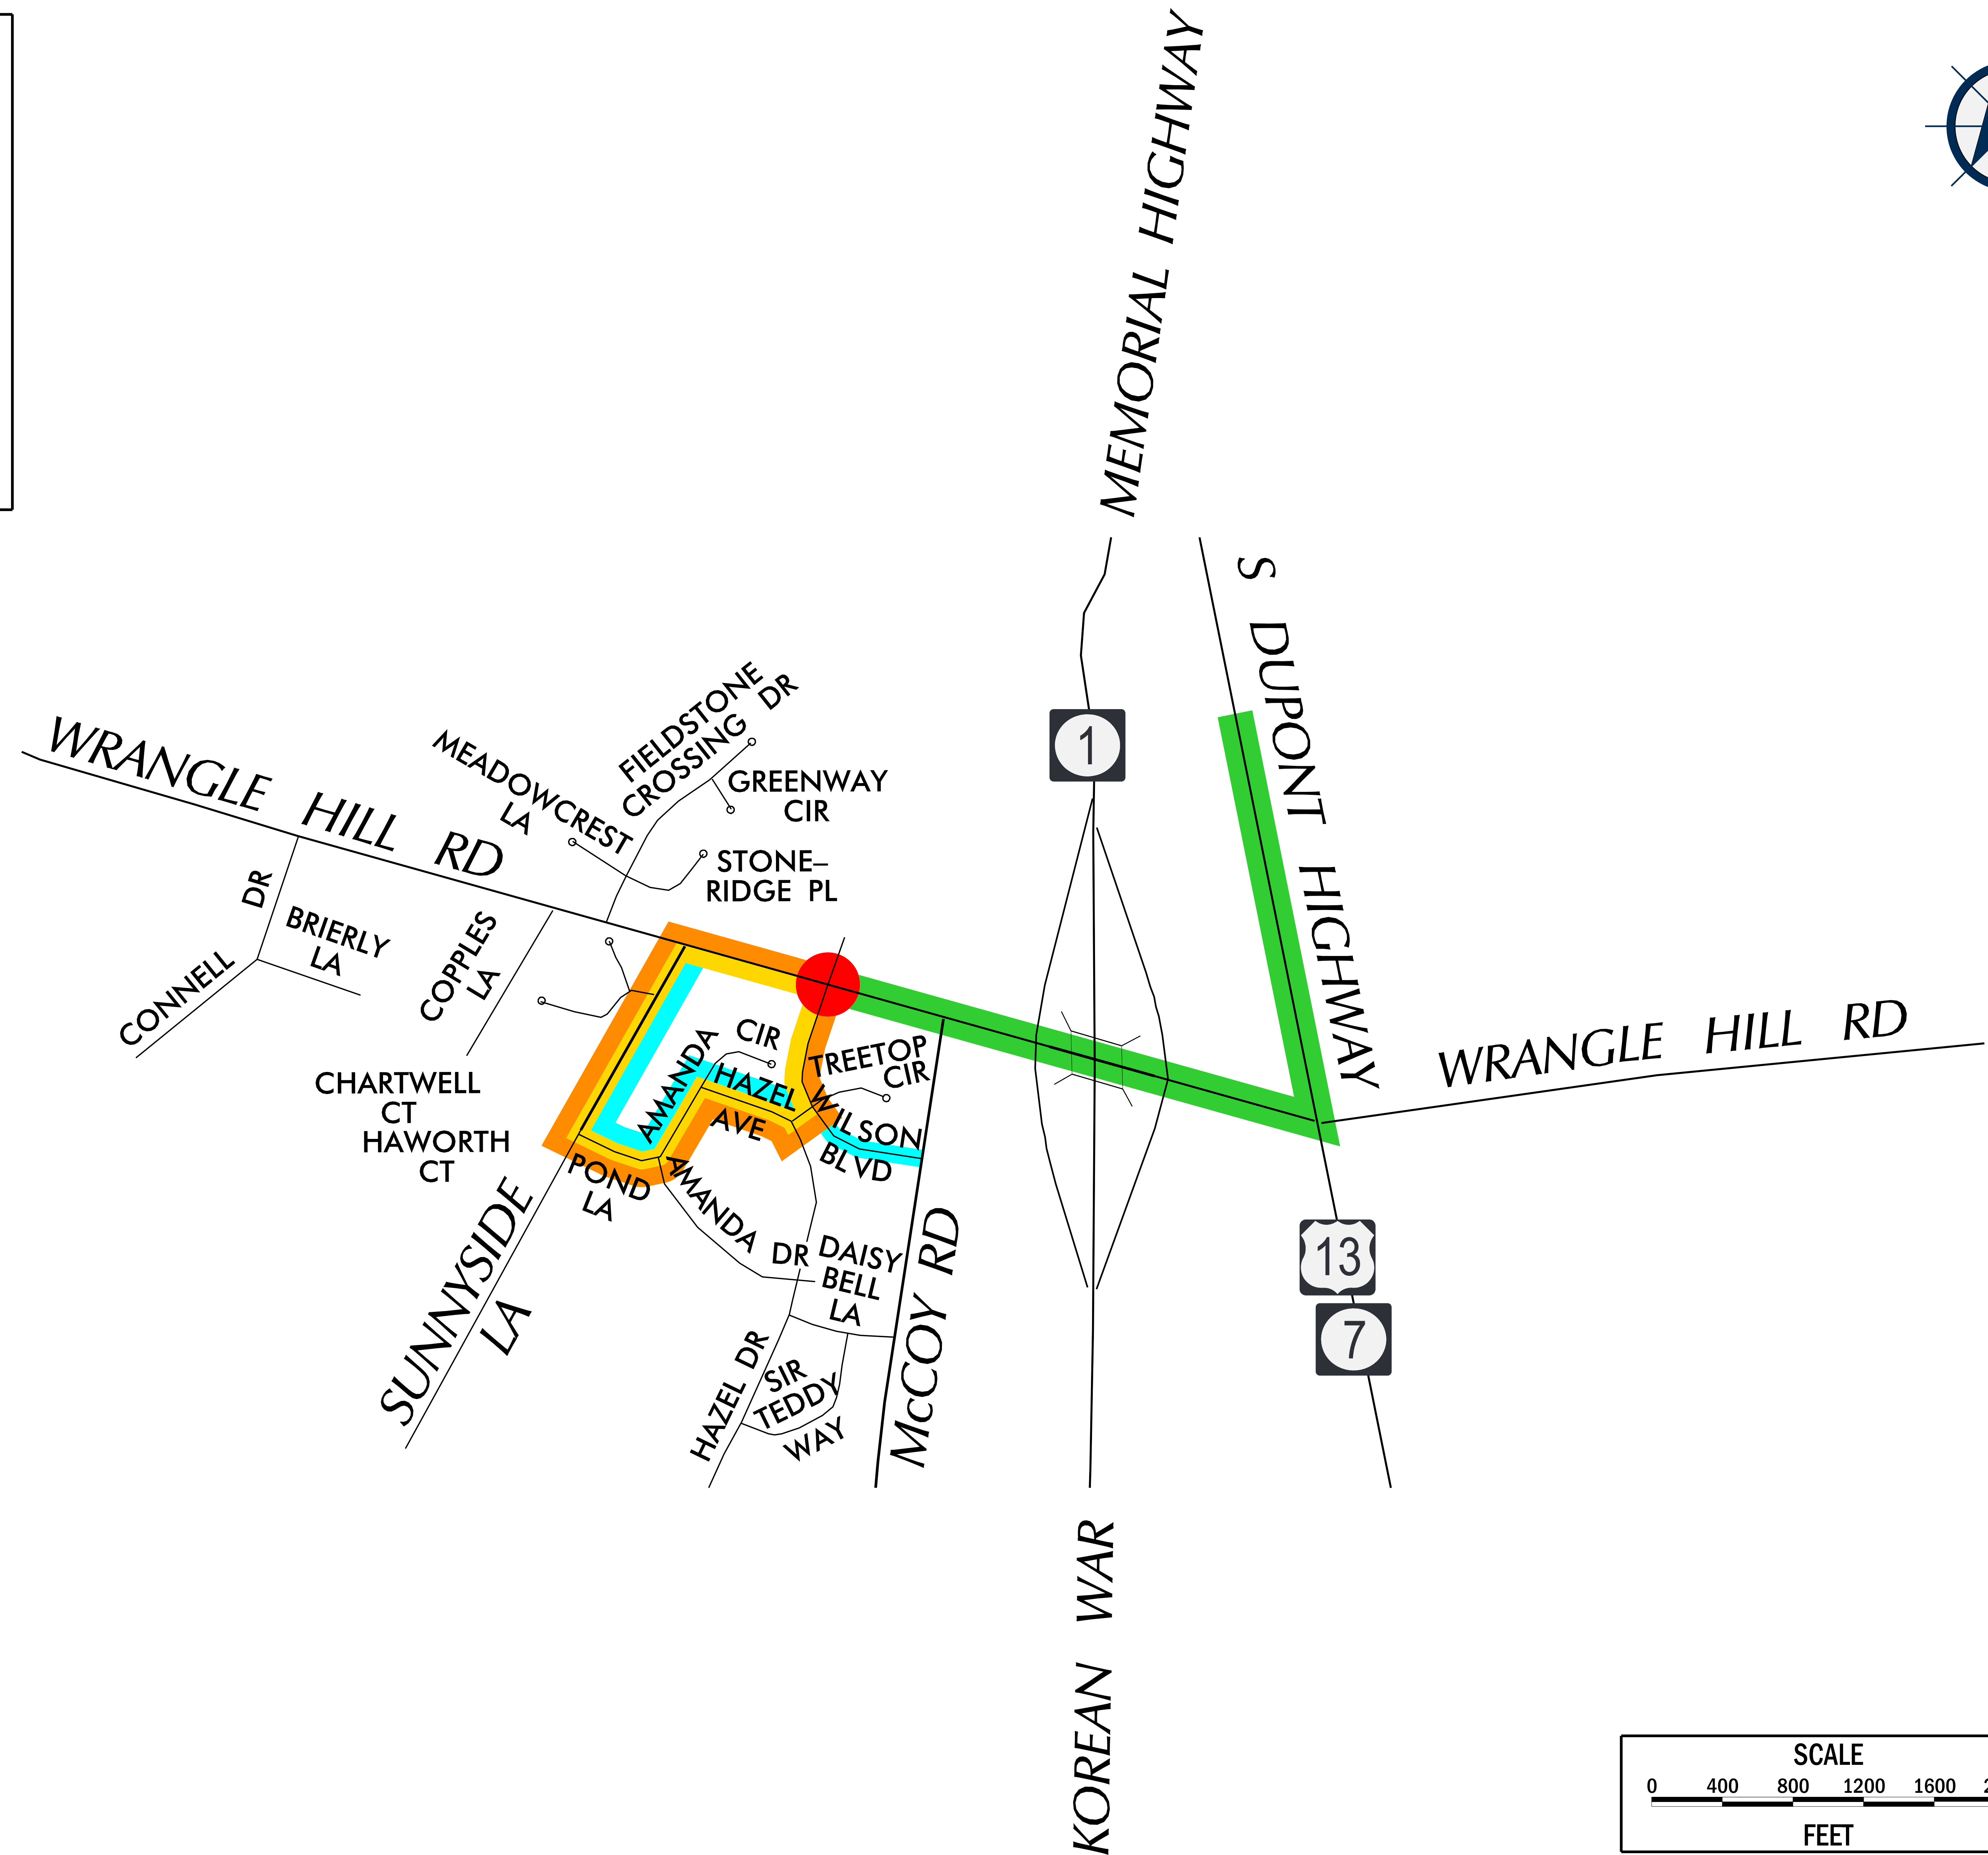

SR 72, McCOY ROAD TO SR 71

DETOUR PLAN H IN CENTER OF SR 72/WILSON RD INTERSECTION CLOSURE

LEGEND

- CENTER OF THE DELAWARE ROUTE 72 AND WILSON BOULEVARD INTERSECTION CLOSED
- WILSON BOULEVARD TO NORTHBOUND DELAWARE ROUTE 72 DETOUR
- NORTHBOUND DELAWARE ROUTE 72 TO WILSON BOULEVARD DETOUR
- SOUTHBOUND DELAWARE ROUTE 72 TO SCHOOL DETOUR
- SCHOOL TO SOUTHBOUND DELAWARE ROUTE 72 DETOUR

SR 72, McCOY ROAD TO SR 71 - DETOUR PLAN G IN CENTER OF SR 72/WILSON RD INTERSECTION CLOSURE - NOVEMBER 2021