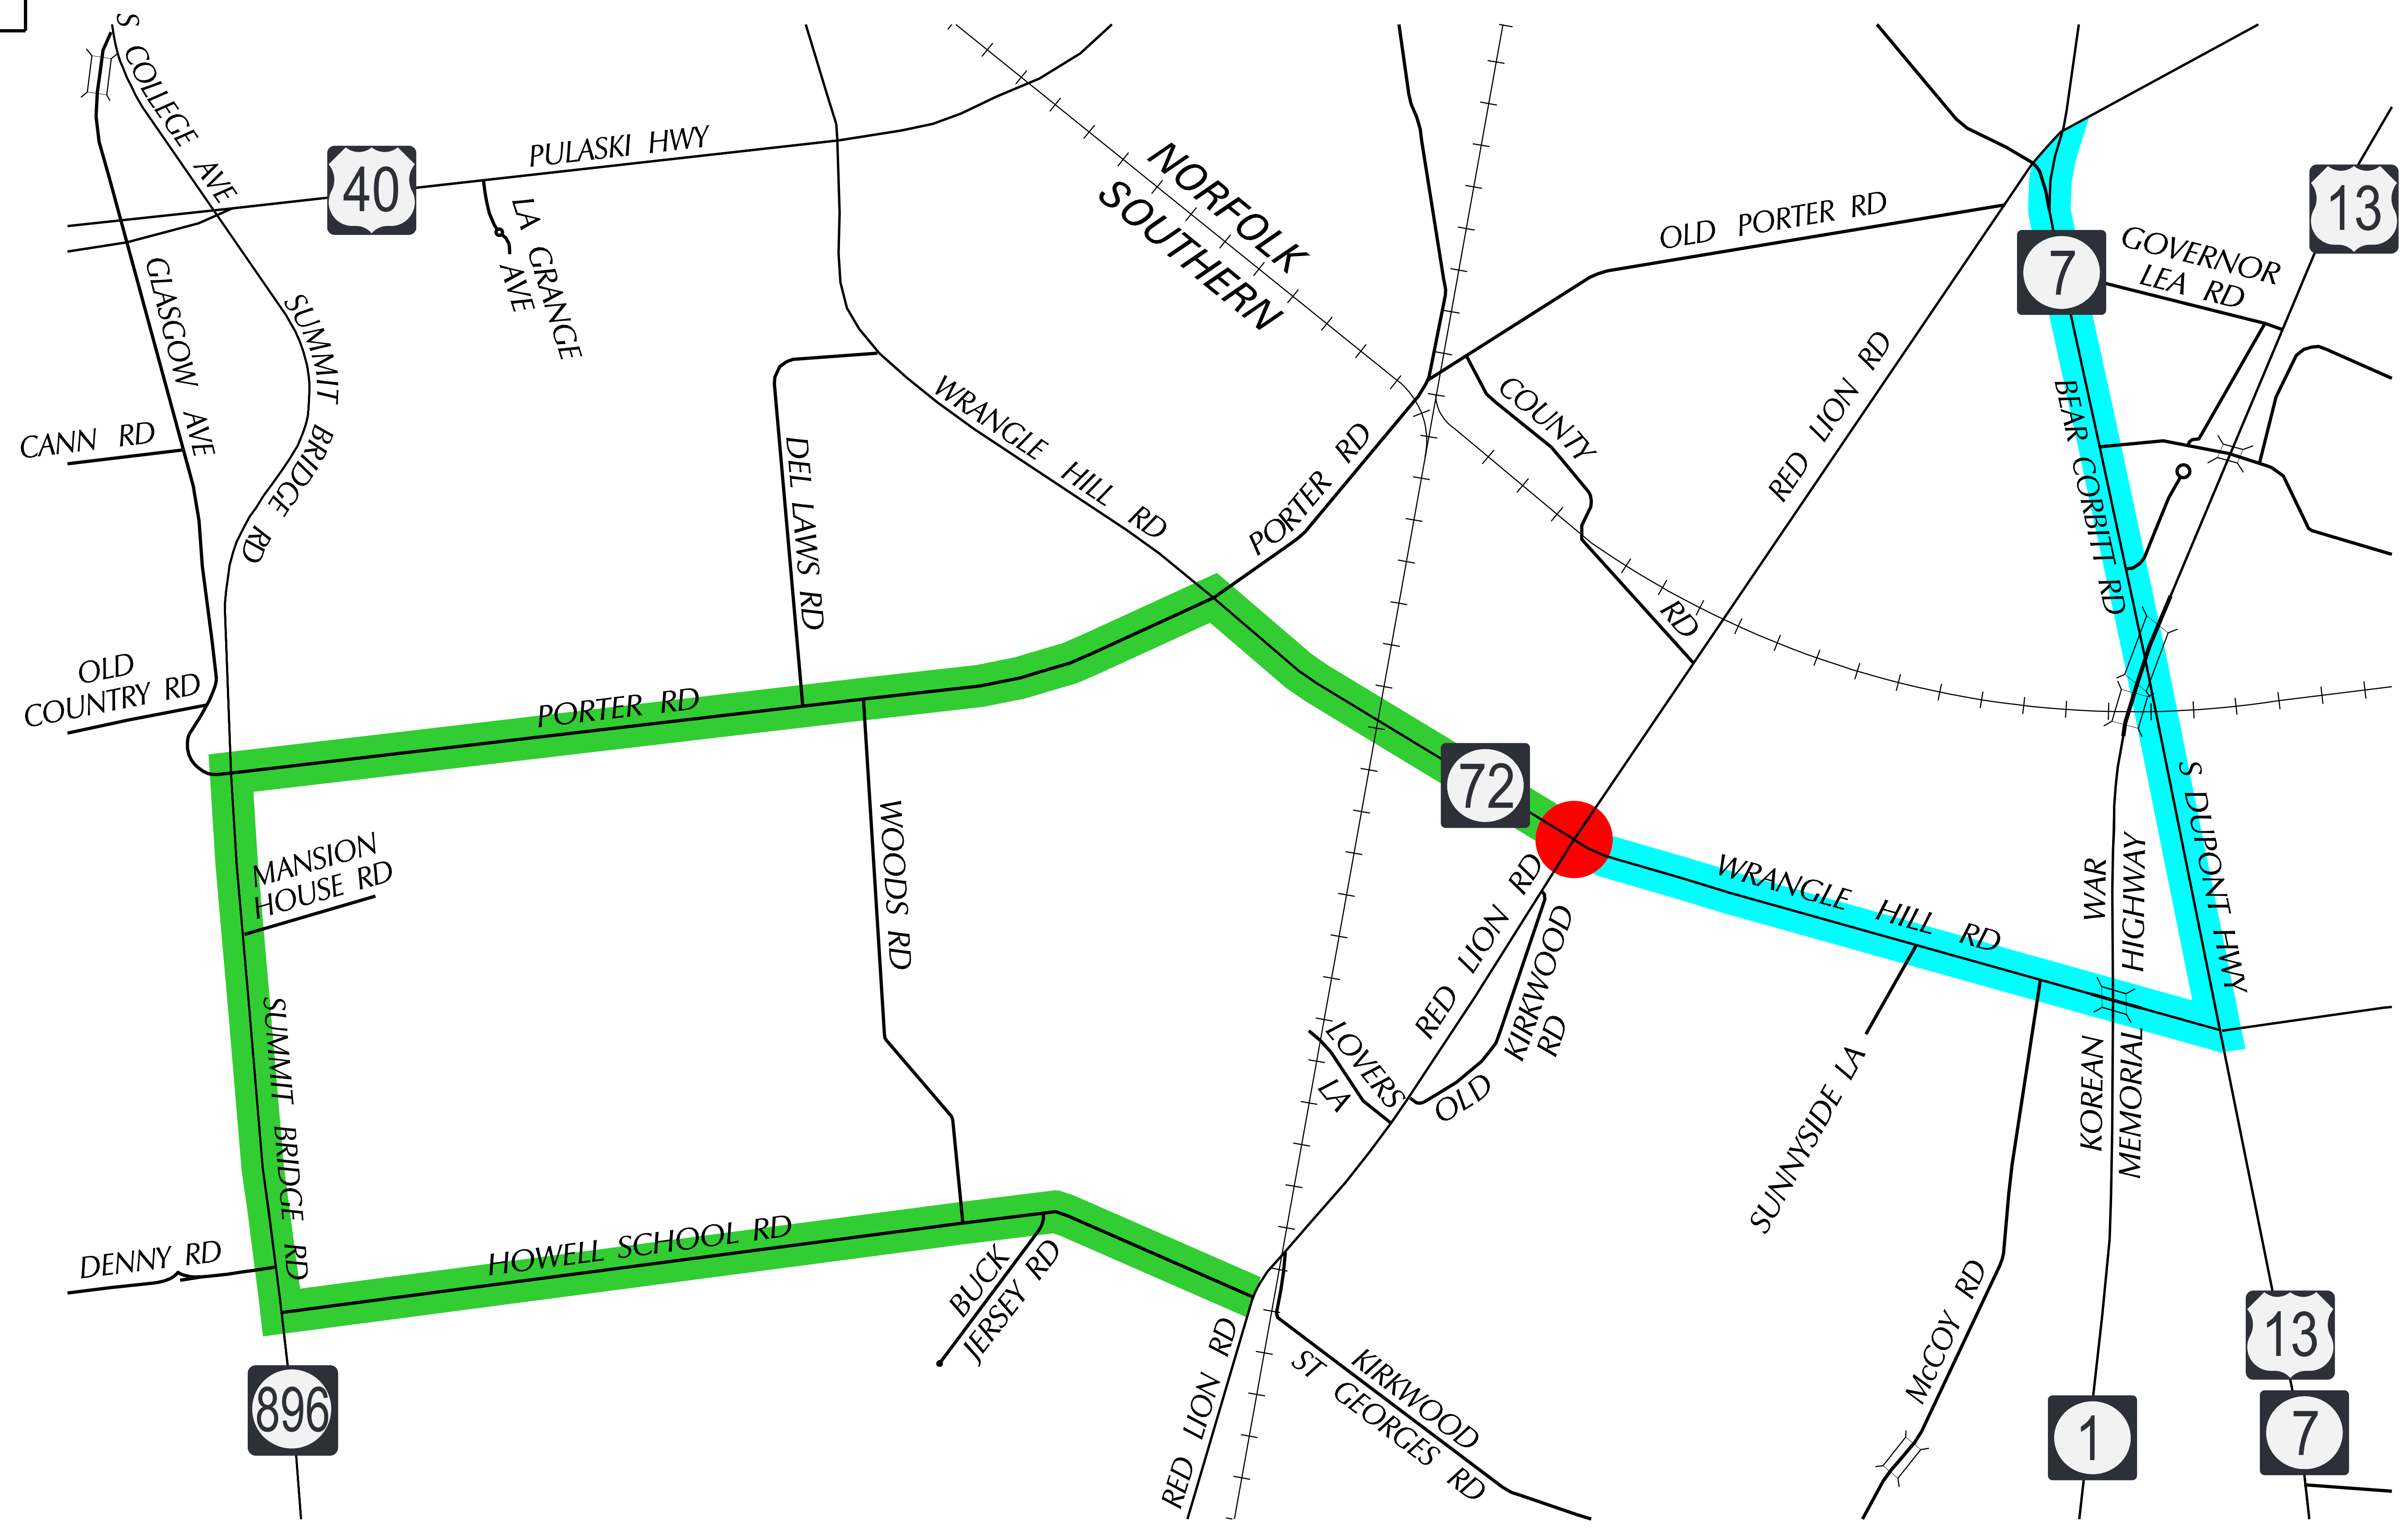

SR 72, McCOY ROAD TO SR 71

DETOUR PLAN

LEGEND

- LEFT TURN MOVEMENTS FROM NORTHBOUND AND SOUTHBOUND DELAWARE ROUTE 72 CLOSED
- SOUTHBOUND DELAWARE ROUTE 72 TO NORTHBOUND DELAWARE ROUTE 71 DETOUR
- NORTHBOUND DELAWARE ROUTE 72 TO SOUTHBOUND DELAWARE ROUTE 71 DETOUR

SR 72, McCOY ROAD TO SR 71 - DETOUR PLAN - NOVEMBER 2021