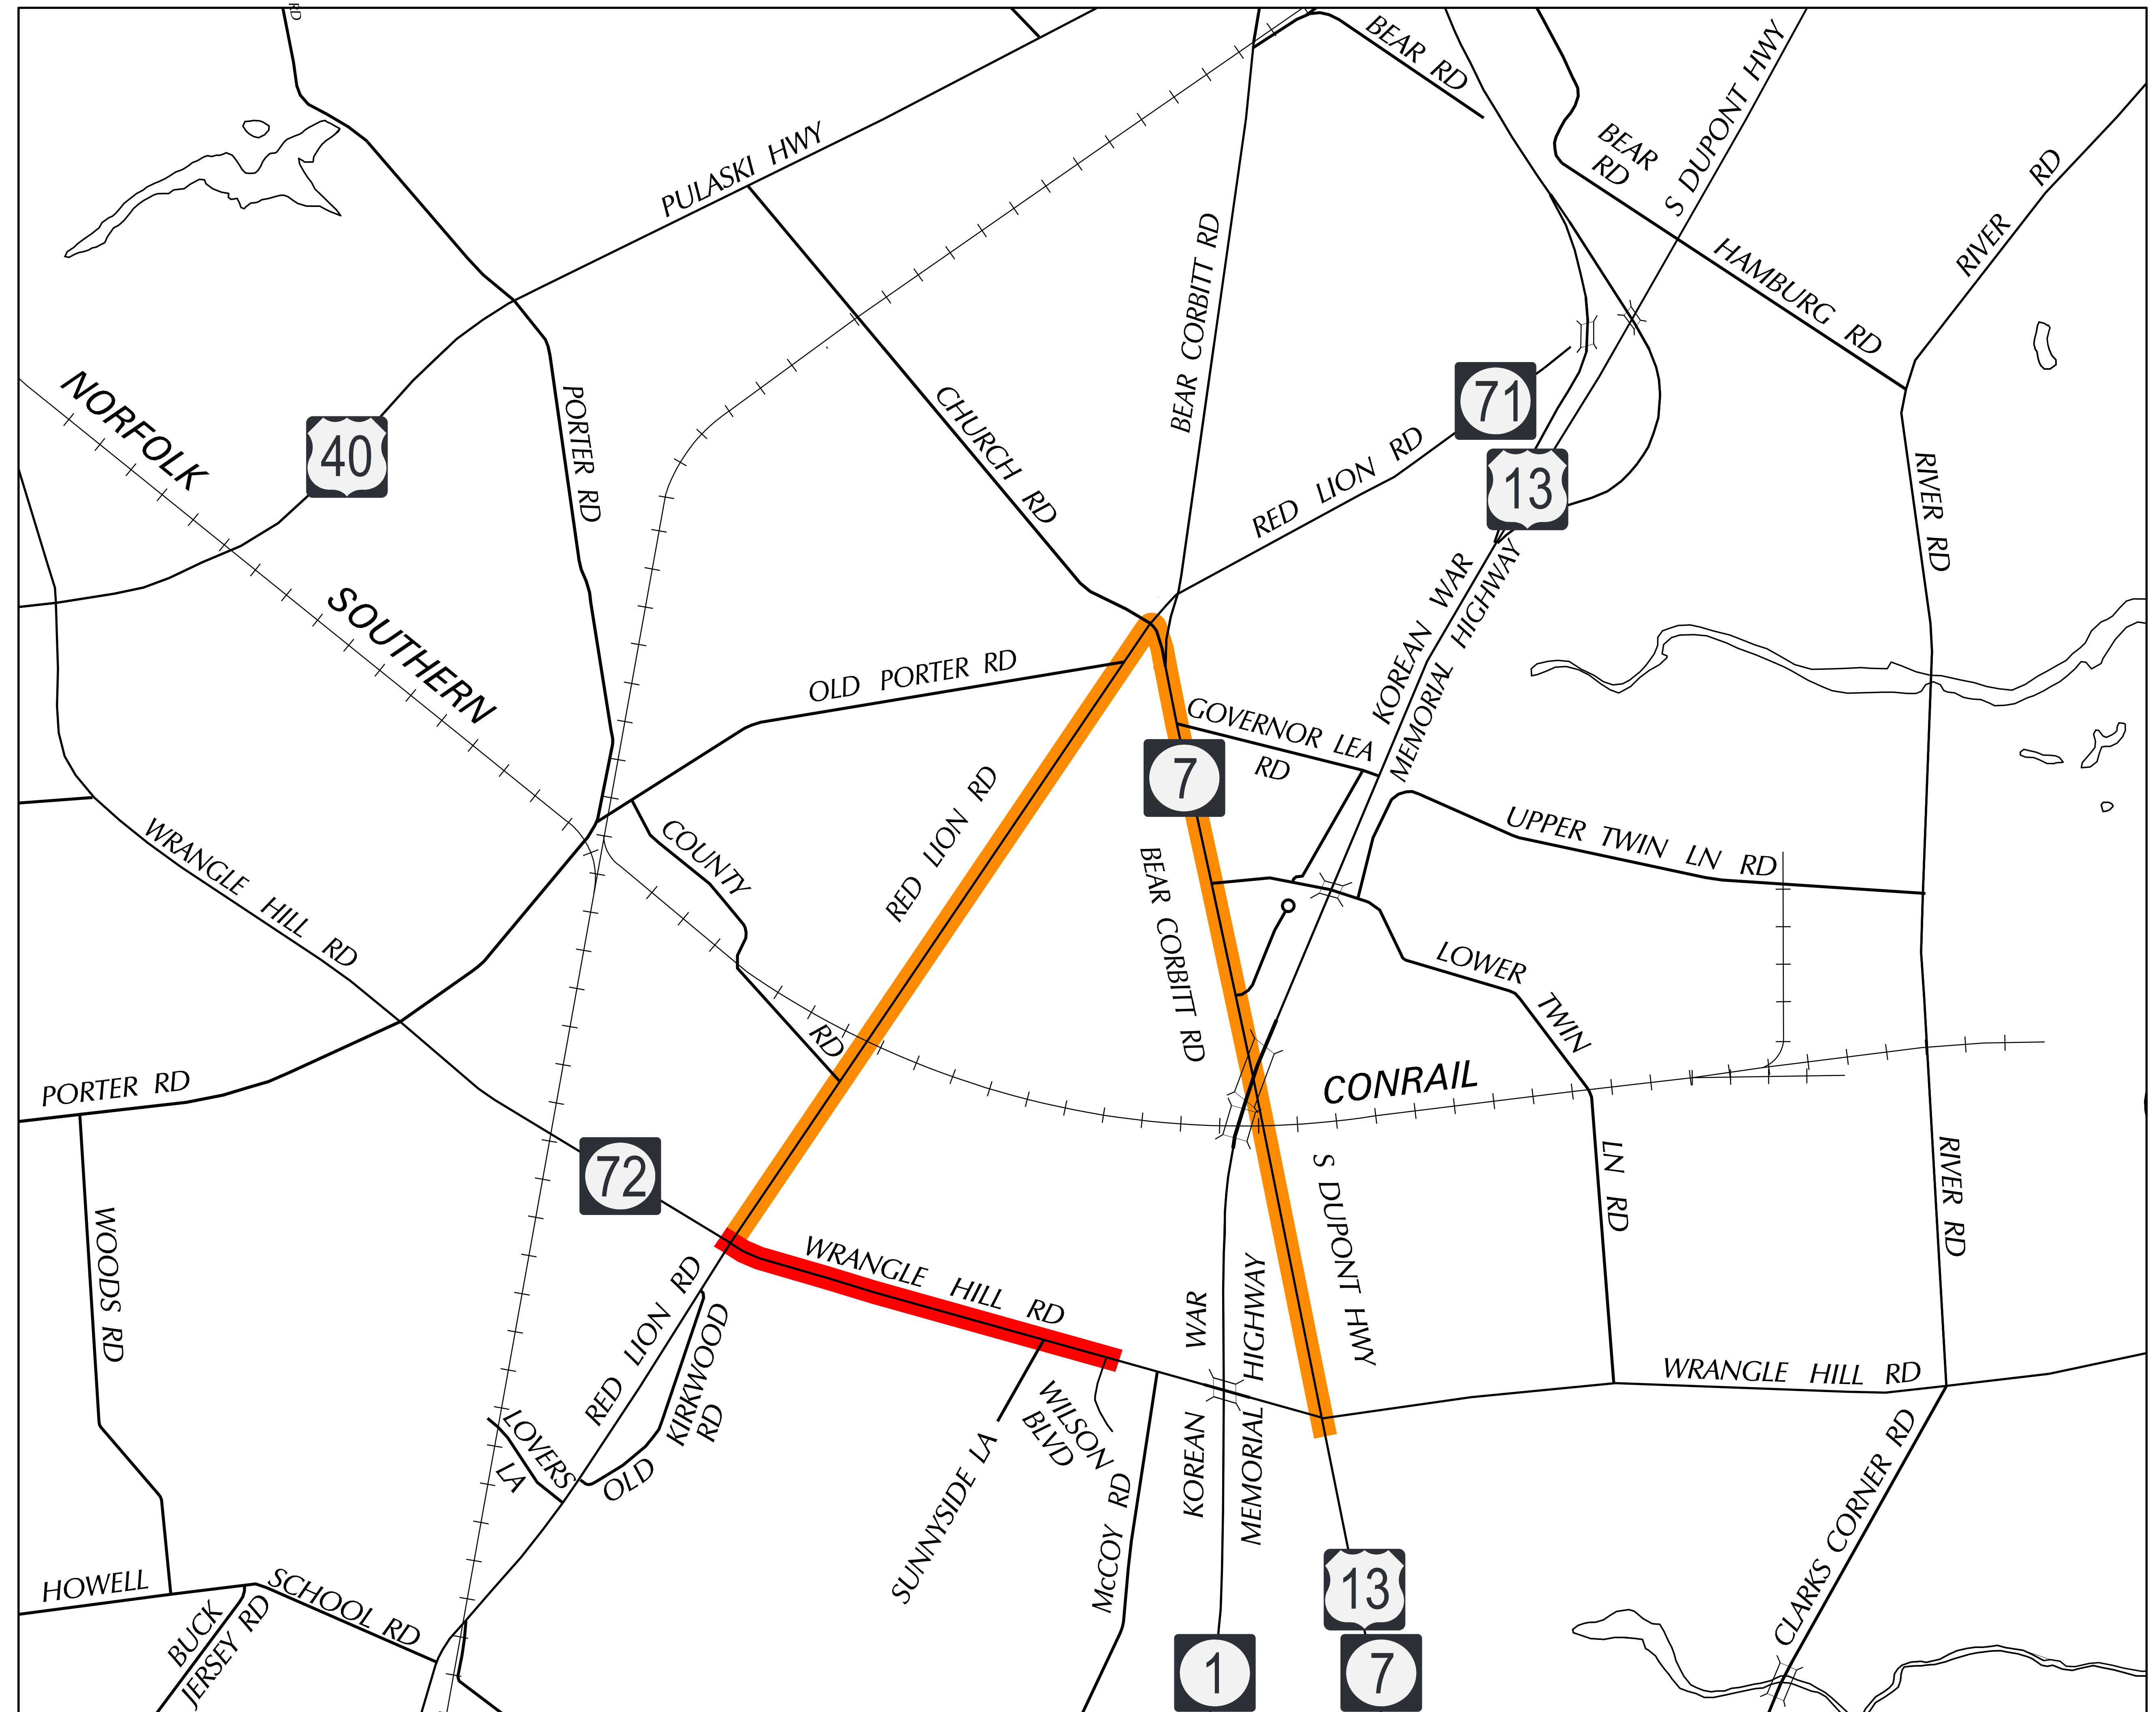

SR 72, McCOY ROAD TO SR 71

DETOUR PLAN J OF SB SR 72 CLOSED

LEGEND

-  SOUTHBOUND DELAWARE ROUTE 72 FROM ROUTE 71 TO WILSON BOULEVARD CLOSED
-  DETOUR ROUTE

SR 72, McCOY ROAD TO SR 71 - DETOUR PLAN J OF SB SR 72 CLOSED - OCTOBER 2022

OCTOBER 2022