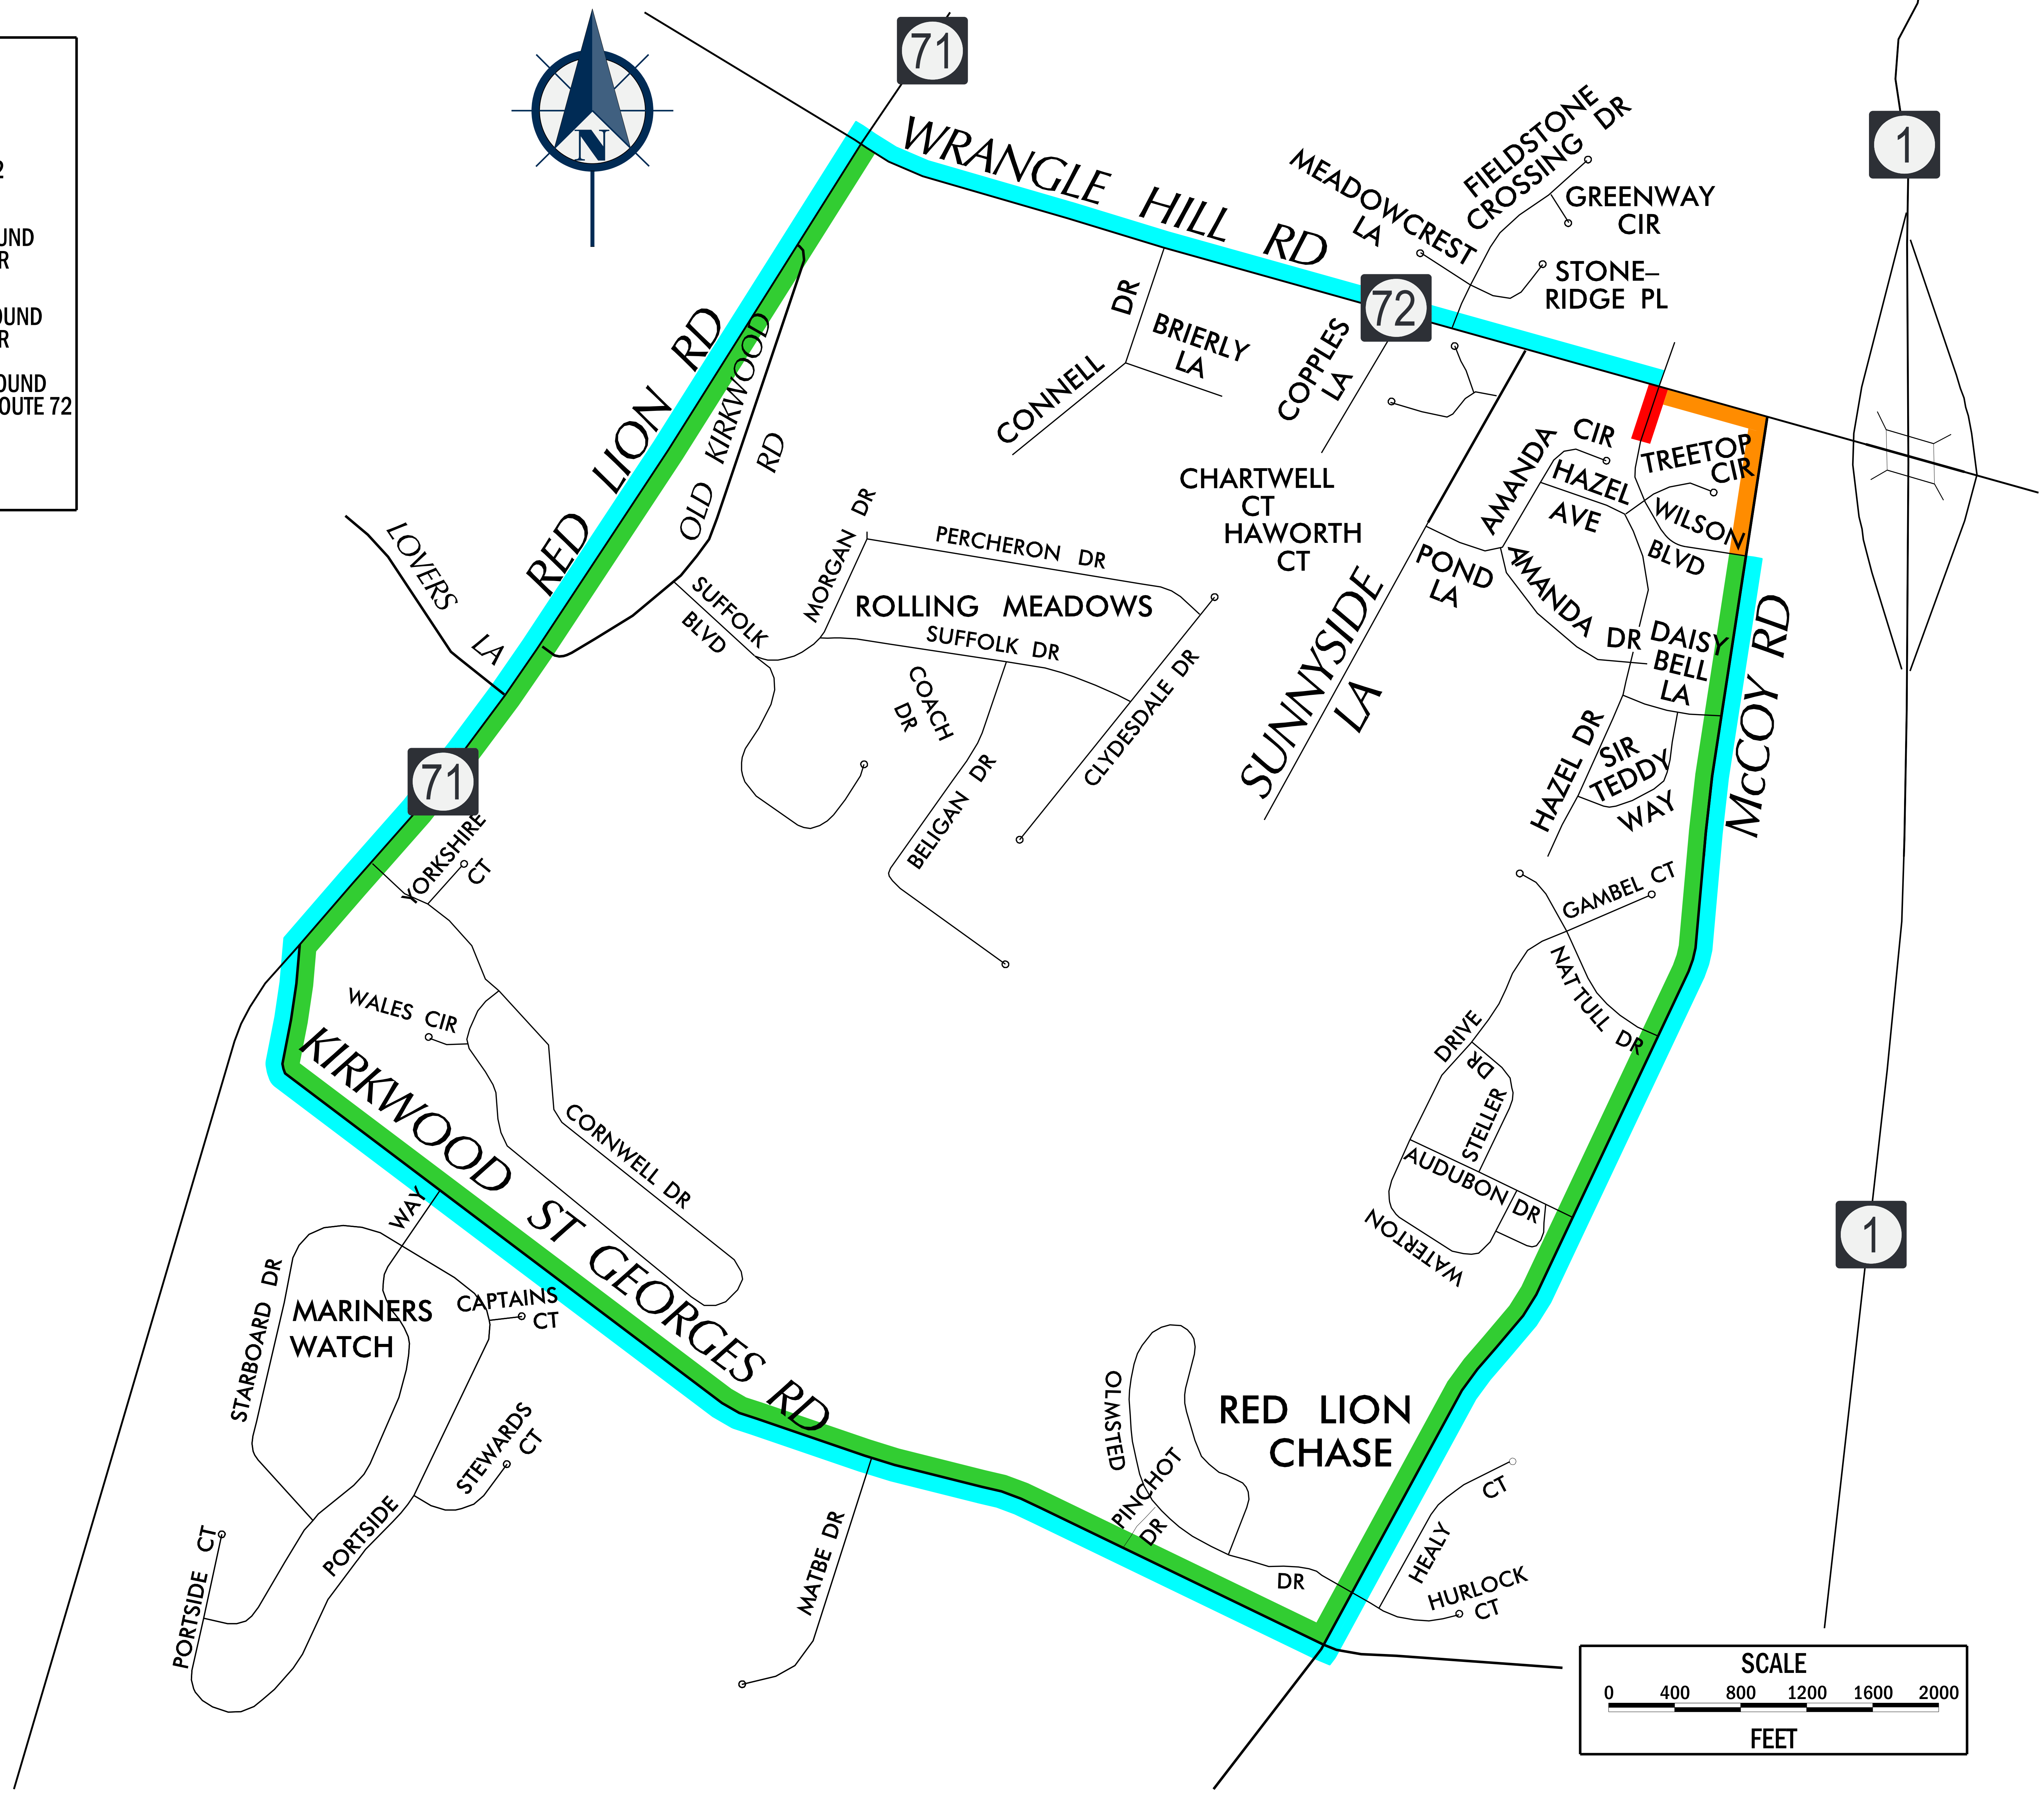

# SR 72, McCOY ROAD TO SR 71

## DETOUR PLAN OF WILSON BOULEVARD CLOSED

**LEGEND**

- WILSON BOULEVARD SOUTH OF DELAWARE ROUTE 72 CLOSED
- DELAWARE ROUTE 72 NORHBOUND TO WILSON BOULEVARD DETOUR
- DELAWARE ROUTE 72 SOUTHBOUND TO WILSON BOULEVARD DETOUR
- WILSON BOULEVARD NOTRTHBOUND ON APPROACH TO DELAWARE ROUTE 72 DETOUR

SR 72, McCOY ROAD TO SR 71 - DETOUR PLAN OF WILSON BOULEVARD CLOSED - AUGUST 2024