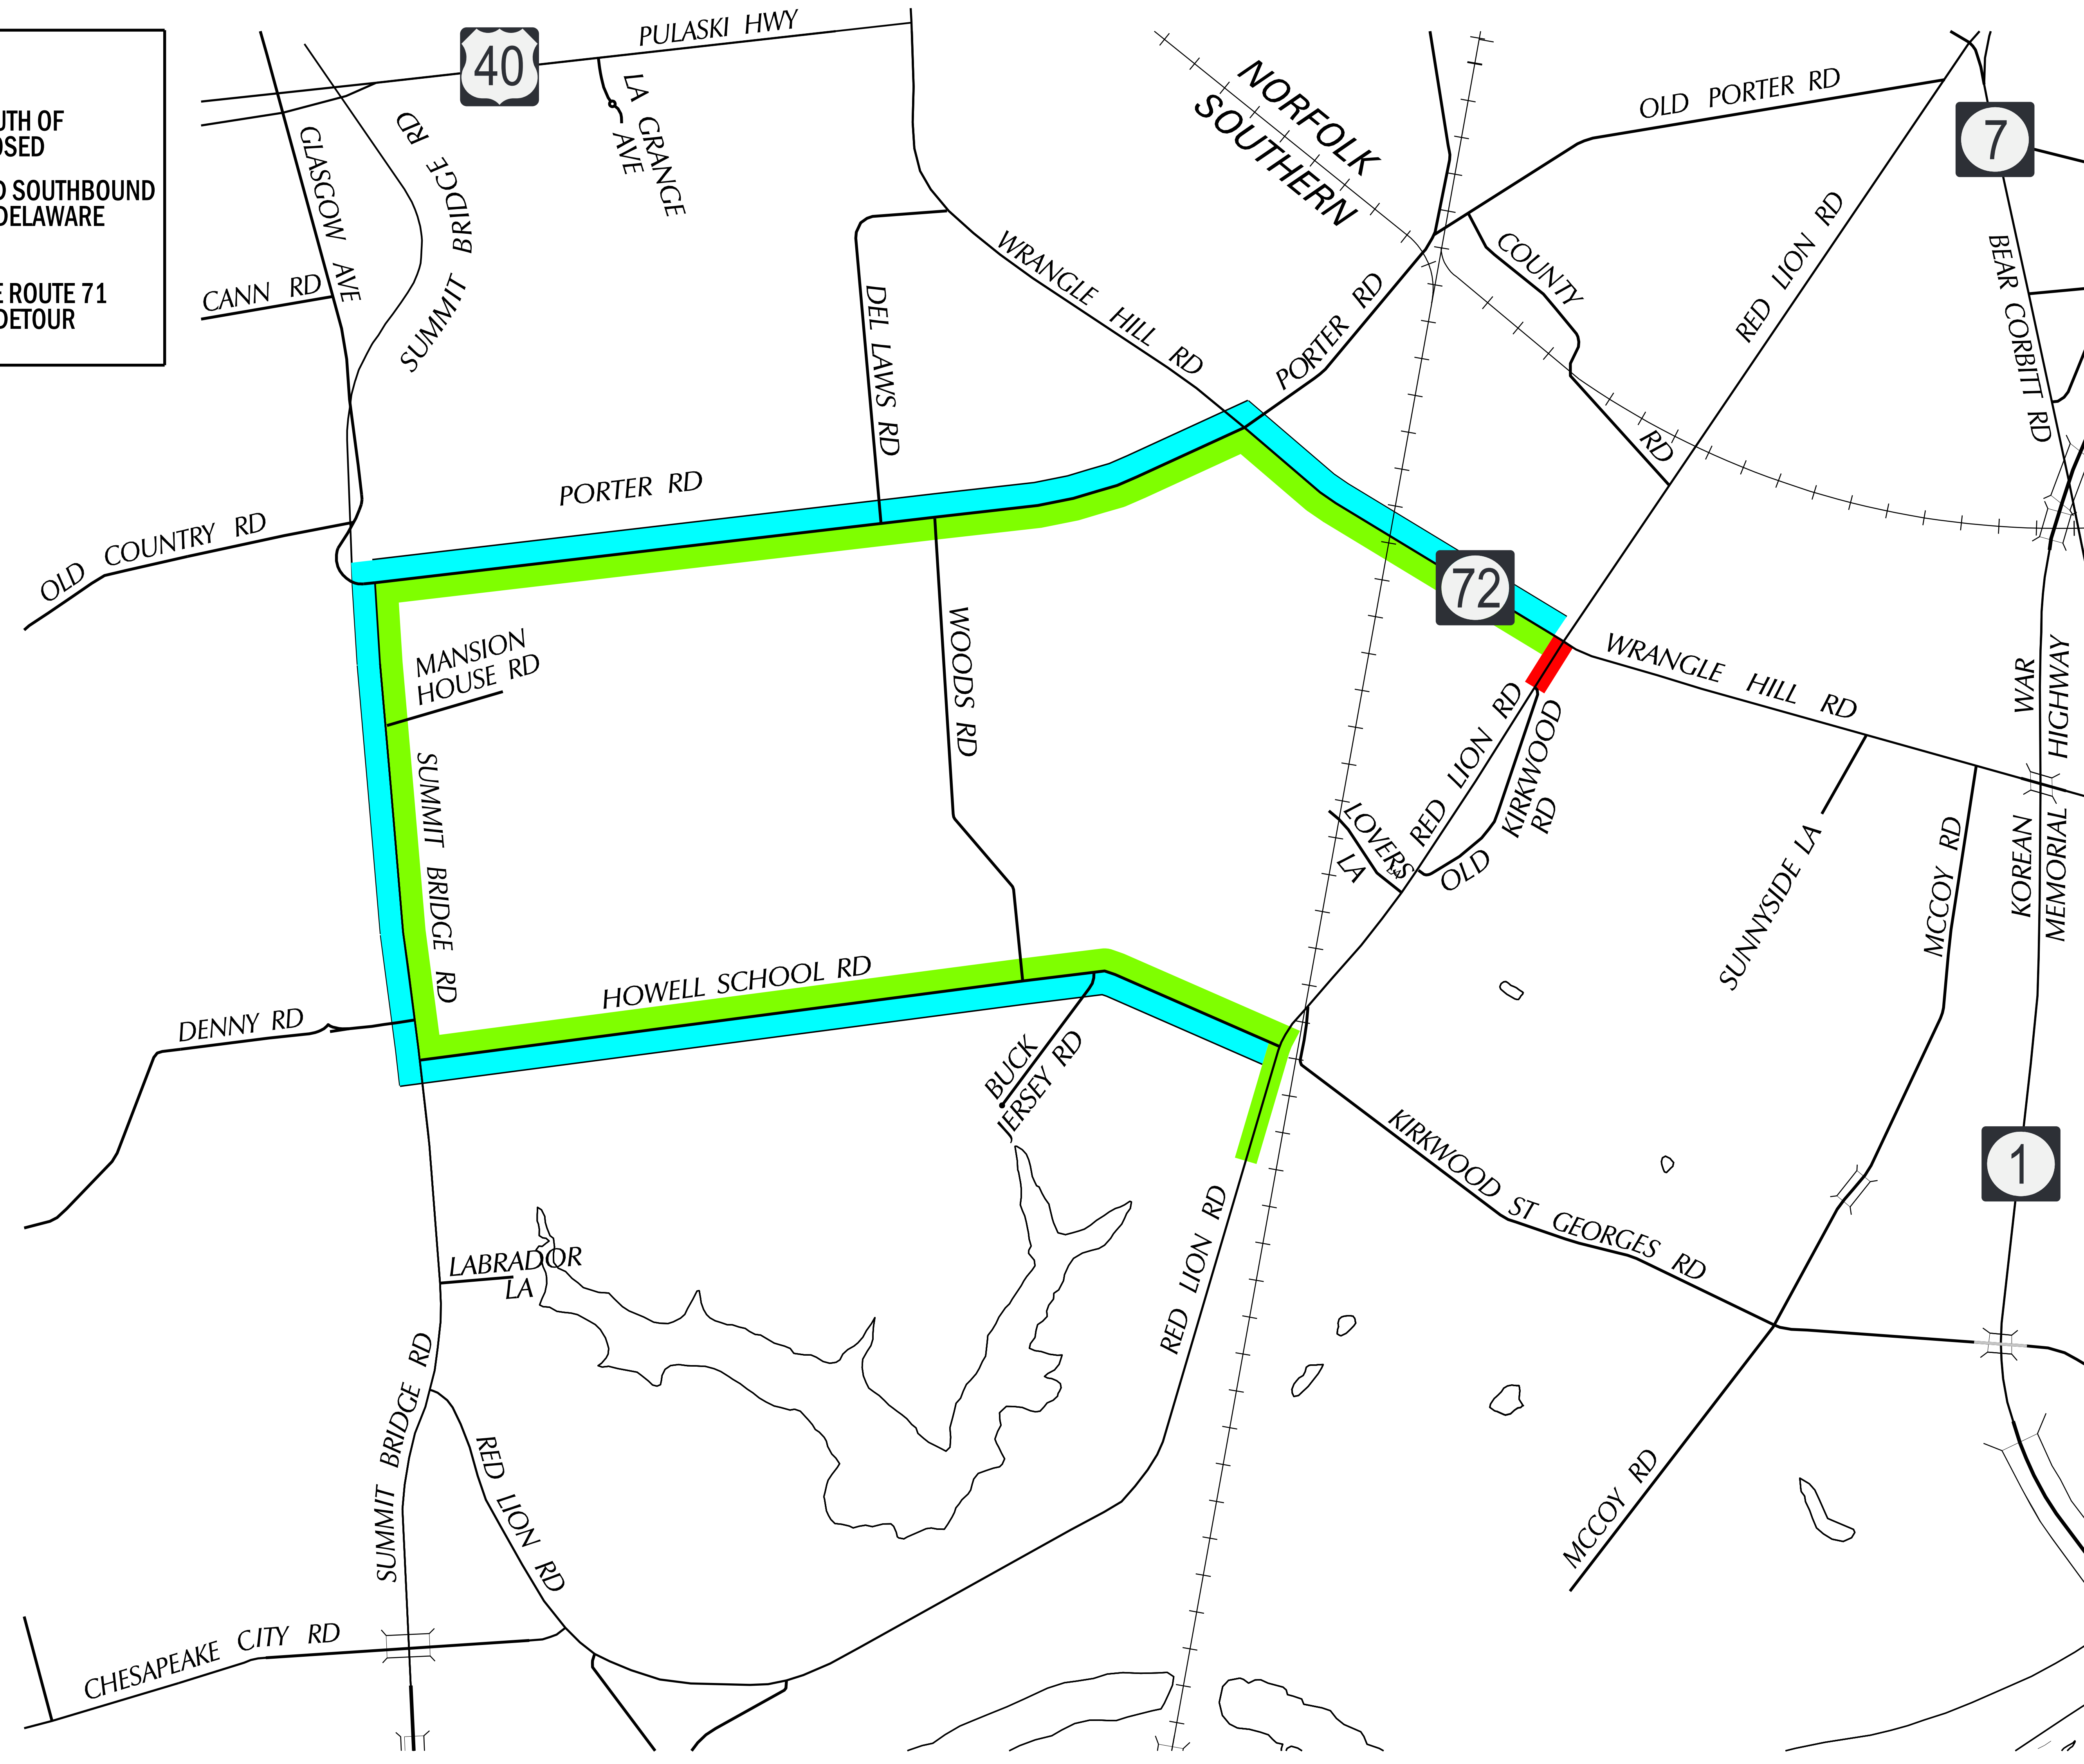

SR 72, McCOY ROAD TO SR 71

DETOUR PLAN B SR 71 SOUTH OF SR 72 CLOSED

LEGEND

- DELAWARE ROUTE 71 SOUTH OF DELAWARE ROUTE 72 CLOSED
- DELAWARE ROUTE 72 AND SOUTHBOUND DELAWARE ROUTE 71 TO DELAWARE ROUTE 71 DETOUR
- NORTHBOUND DELAWARE ROUTE 71 TO DELAWARE ROUTE 72 DETOUR

SR 72, McCOY ROAD TO SR 71 - DETOUR PLAN B SR 71 SOUTH OF SR 72 CLOSED - NOVEMBER 2021